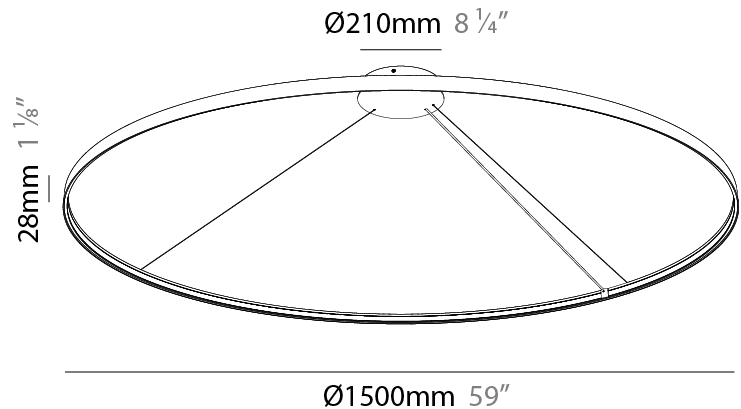

GENERAL

Series: Glorious Silhouette
Partner: Prolicht
Division: Architectural
Installation: Suspension
Product Type: Pendant
Mounting Location: Ceiling
Light Distribution: Direct

PHYSICAL

Shape: Round
Diameter (mm): 1500
Diameter (in): 59 1/16
Height (mm): 28
Height (in): 1 1/8
Max. Overall Height (mm): 4028
Max. Overall Height (in): 158 9/16
Weight (kg): 1.9
Diffuser: PMMA - Opal
Fixture Finish: SSR / BKV / CWI / CRY / HAB / UFT / ITA / RUA / FTG / MYG / LOD / PUS / FRO / FUP / KIA / POP / BLS / SPG / MEY / GOH / CHC / COM / ABZ / JAG / OBR / MOS / ROR
Accent Finish: CHR / BLK
Fixture Material: PMMA / Aluminum
Cable Details: 4000mm / 157 1/2" Cable - Black or Chrome

ELECTRICAL

Lamp Type: LED (Zhaga Standard)
Input Wattage (W): 62
Total Output Wattage (W): 56.4
Dimming: Non-Dimming / 0-10V Dimming / Phase Dimming / DALI Dimming / MATTER Dimming
Driver Included: Yes
Driver Location: Integrated
Driver Type: Constant Current - Universal
Driver Class: Class 2
Input Voltage (V): 120 - 277
Constant Current (MA): 2350mA

LED

Color Temperature (°K): 2700 / 3000
Max. Delivered Lumen (lm): 3451 / 3615
Nominal Lumen (lm): 5949 / 6233
CRI: >80 CRI
Lamp Life (hrs): 50000

OPTICAL

RATINGS AND CERTIFICATIONS

Certified By: Certified for North American Standards
IP rating: IP20