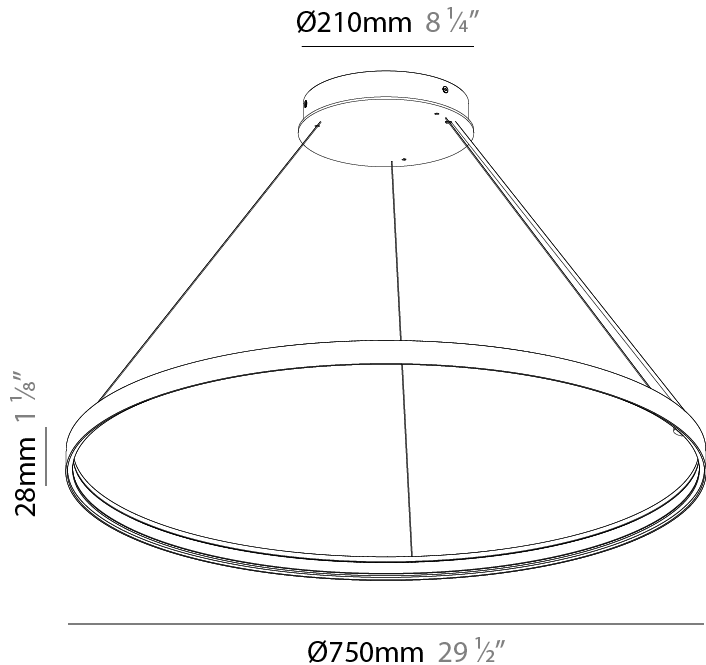

GENERAL

Series: Glorious Silhouette
Partner: Prolicht
Division: Architectural
Installation: Suspension
Product Type: Pendant
Mounting Location: Ceiling
Light Distribution: Direct

PHYSICAL

Shape: Round
Diameter (mm): 750
Diameter (in): 29 1/2
Height (mm): 28
Height (in): 1 1/8
Max. Overall Height (mm): 4028
Max. Overall Height (in): 158 9/16
Weight (kg): 1.0
Diffuser: PMMA - Opal
Fixture Finish: SSR / BKV / CWI / CRY / HAB / UFT / ITA / RUA / FTG / MYG / LOD / PUS / FRO / FUP / KIA / POP / BLS / SPG / MEY / GOH / CHC / COM / ABZ / JAG / OBR / MOS / ROR
Accent Finish: CHR / BLK
Fixture Material: PMMA / Aluminum
Cable Details: 4000mm / 157 1/2" Cable - Black or Chrome

ELECTRICAL

Lamp Type: LED (Zhaga Standard)
Input Wattage (W): 31
Total Output Wattage (W): 28.2
Dimming: Non-Dimming / 0-10V Dimming / Phase Dimming / DALI Dimming / MATTER Dimming
Driver Included: Yes
Driver Location: Integrated
Driver Type: Constant Current - Universal
Driver Class: Class 2
Input Voltage (V): 120 - 277
Constant Current (MA): 1166mA

LED

Color Temperature (°K): 2700 / 3000
Max. Delivered Lumen (lm): 1707 / 1788
Nominal Lumen (lm): 2943 / 3083
CRI: >80 CRI
Lamp Life (hrs): 50000

OPTICAL

RATINGS AND CERTIFICATIONS

Certified By: Certified for North American Standards
IP rating: IP20

PROJECT
TYPE
SPECIFIER
QUANTITY
DATE