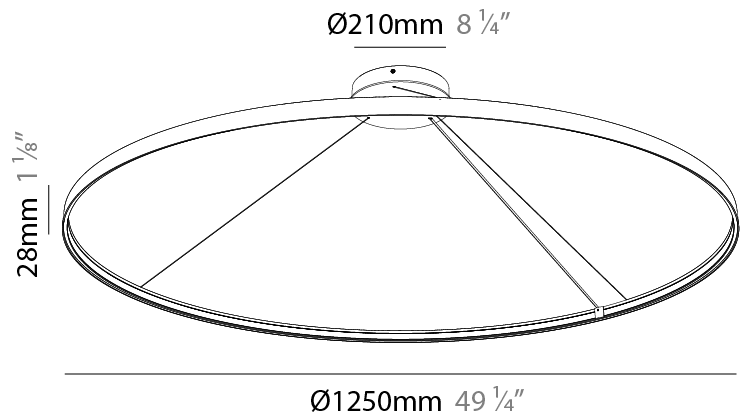

GENERAL

Series: Glorious Silhouette
Partner: Prolicht
Division: Architectural
Installation: Suspension
Product Type: Pendant
Mounting Location: Ceiling
Light Distribution: Direct

PHYSICAL

Shape: Round
Diameter (mm): 1250
Diameter (in): 49 ³/₁₆
Height (mm): 28
Height (in): 1 ¹/₈
Max. Overall Height (mm): 4028
Max. Overall Height (in): 158 ³/₁₆
Weight (kg): 1.0
Diffuser: PMMA - Opal
Fixture Finish: SSR / BKV / CWI / CRY / HAB / UFT / ITA / RUA / FTG / MYG / LOD / PUS / FRO / FUP / KIA / POP / BLS / SPG / MEY / GOH / CHC / COM / ABZ / JAG / OBR / MOS / ROR
Accent Finish: CHR / BLK
Fixture Material: PMMA / Aluminum
Cable Details: 4000mm / 157 1/2" Cable - Black or Chrome

ELECTRICAL

Lamp Type: LED (Zhaga Standard)
Input Wattage (W): 51
Total Output Wattage (W): 46.3
Dimming: Non-Dimming / 0-10V Dimming / Phase Dimming / DALI Dimming / MATTER Dimming
Driver Included: Yes
Driver Location: Integrated
Driver Type: Constant Current - Universal
Driver Class: Class 2
Input Voltage (V): 120 - 277
Constant Current (MA): 1950mA

LED

Color Temperature (°K): 2700 / 3000
Max. Delivered Lumen (lm): 2771 / 2379
Nominal Lumen (lm): 3916 / 4102
CRI: >80 CRI
Lamp Life (hrs): 50000

OPTICAL

RATINGS AND CERTIFICATIONS

Certified By: Certified for North American Standards
IP rating: IP20