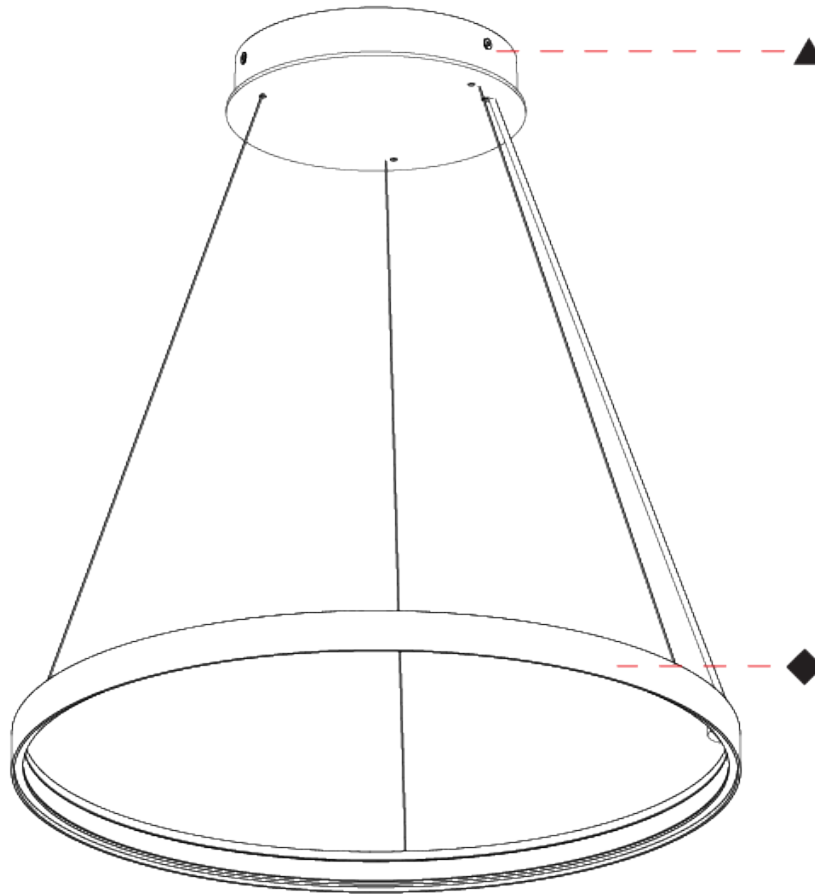

GLORIOUS SILHOUETTE SUSPENSION

A3001043-

PROJECT	_____
TYPE	_____
SPECIFIER	_____
QUANTITY	_____
DATE	_____

A