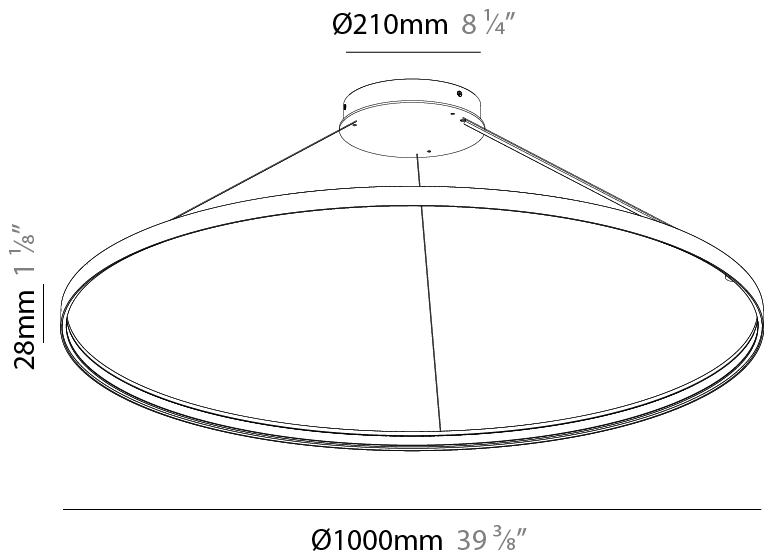

GENERAL

Series: Glorious Silhouette
Partner: Prolicht
Division: Architectural
Installation: Suspension
Product Type: Pendant
Mounting Location: Ceiling
Light Distribution: Direct

PHYSICAL

Shape: Round
Diameter (mm): 1000
Diameter (in): 39 ³/₈
Height (mm): 28
Height (in): 1 ¹/₈
Max. Overall Height (mm): 4028
Max. Overall Height (in): 158 ³/₁₆
Weight (kg): 1.0
Diffuser: PMMA - Opal
Fixture Finish: SSR / BKV / CWI / CRY / HAB / UFT / ITA / RUA / FTG / MYG / LOD / PUS / FRO / FUP / KIA / POP / BLS / SPG / MEY / GOH / CHC / COM / ABZ / JAG / OBR / MOS / ROR
Accent Finish: CHR / BLK
Fixture Material: PMMA / Aluminum
Cable Details: 4000mm / 157 1/2" Cable - Black or Chrome

ELECTRICAL

Lamp Type: LED (Zhaga Standard)
Input Wattage (W): 41
Total Output Wattage (W): 37.3
Dimming: Non-Dimming / 0-10V Dimming / Phase Dimming / DALI Dimming / MATTER Dimming
Driver Included: Yes
Driver Location: Integrated
Driver Type: Constant Current - Universal
Driver Class: Class 2
Input Voltage (V): 120 - 277
Constant Current (MA): 1550mA

LED

Color Temperature (°K): 2700 / 3000
Max. Delivered Lumen (lm): 2771 / 2379
Nominal Lumen (lm): 3916 / 4102
CRI: >80 CRI
Lamp Life (hrs): 50000

OPTICAL

RATINGS AND CERTIFICATIONS

Certified By: Certified for North American Standards
IP rating: IP20